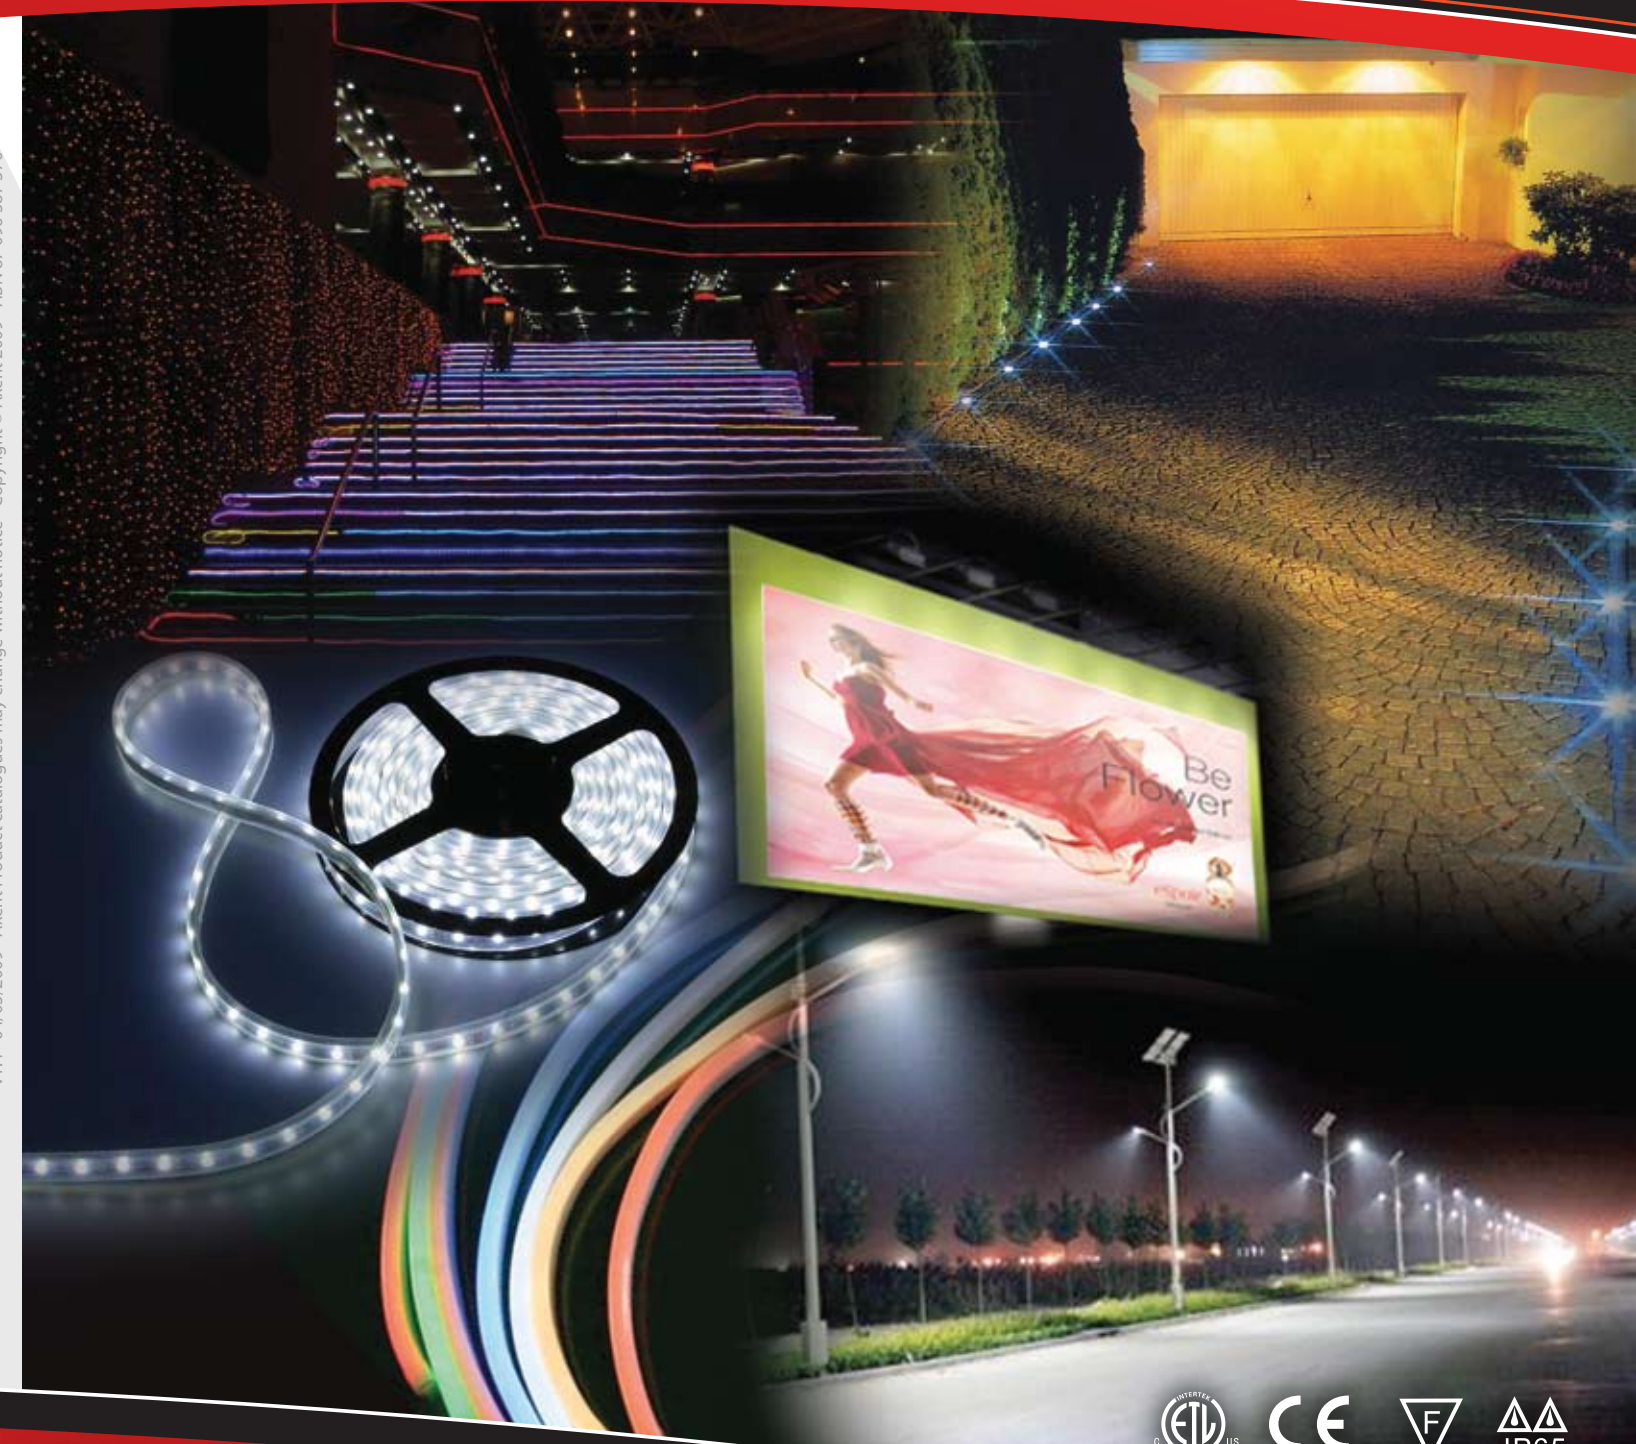

Solutions for Life.™